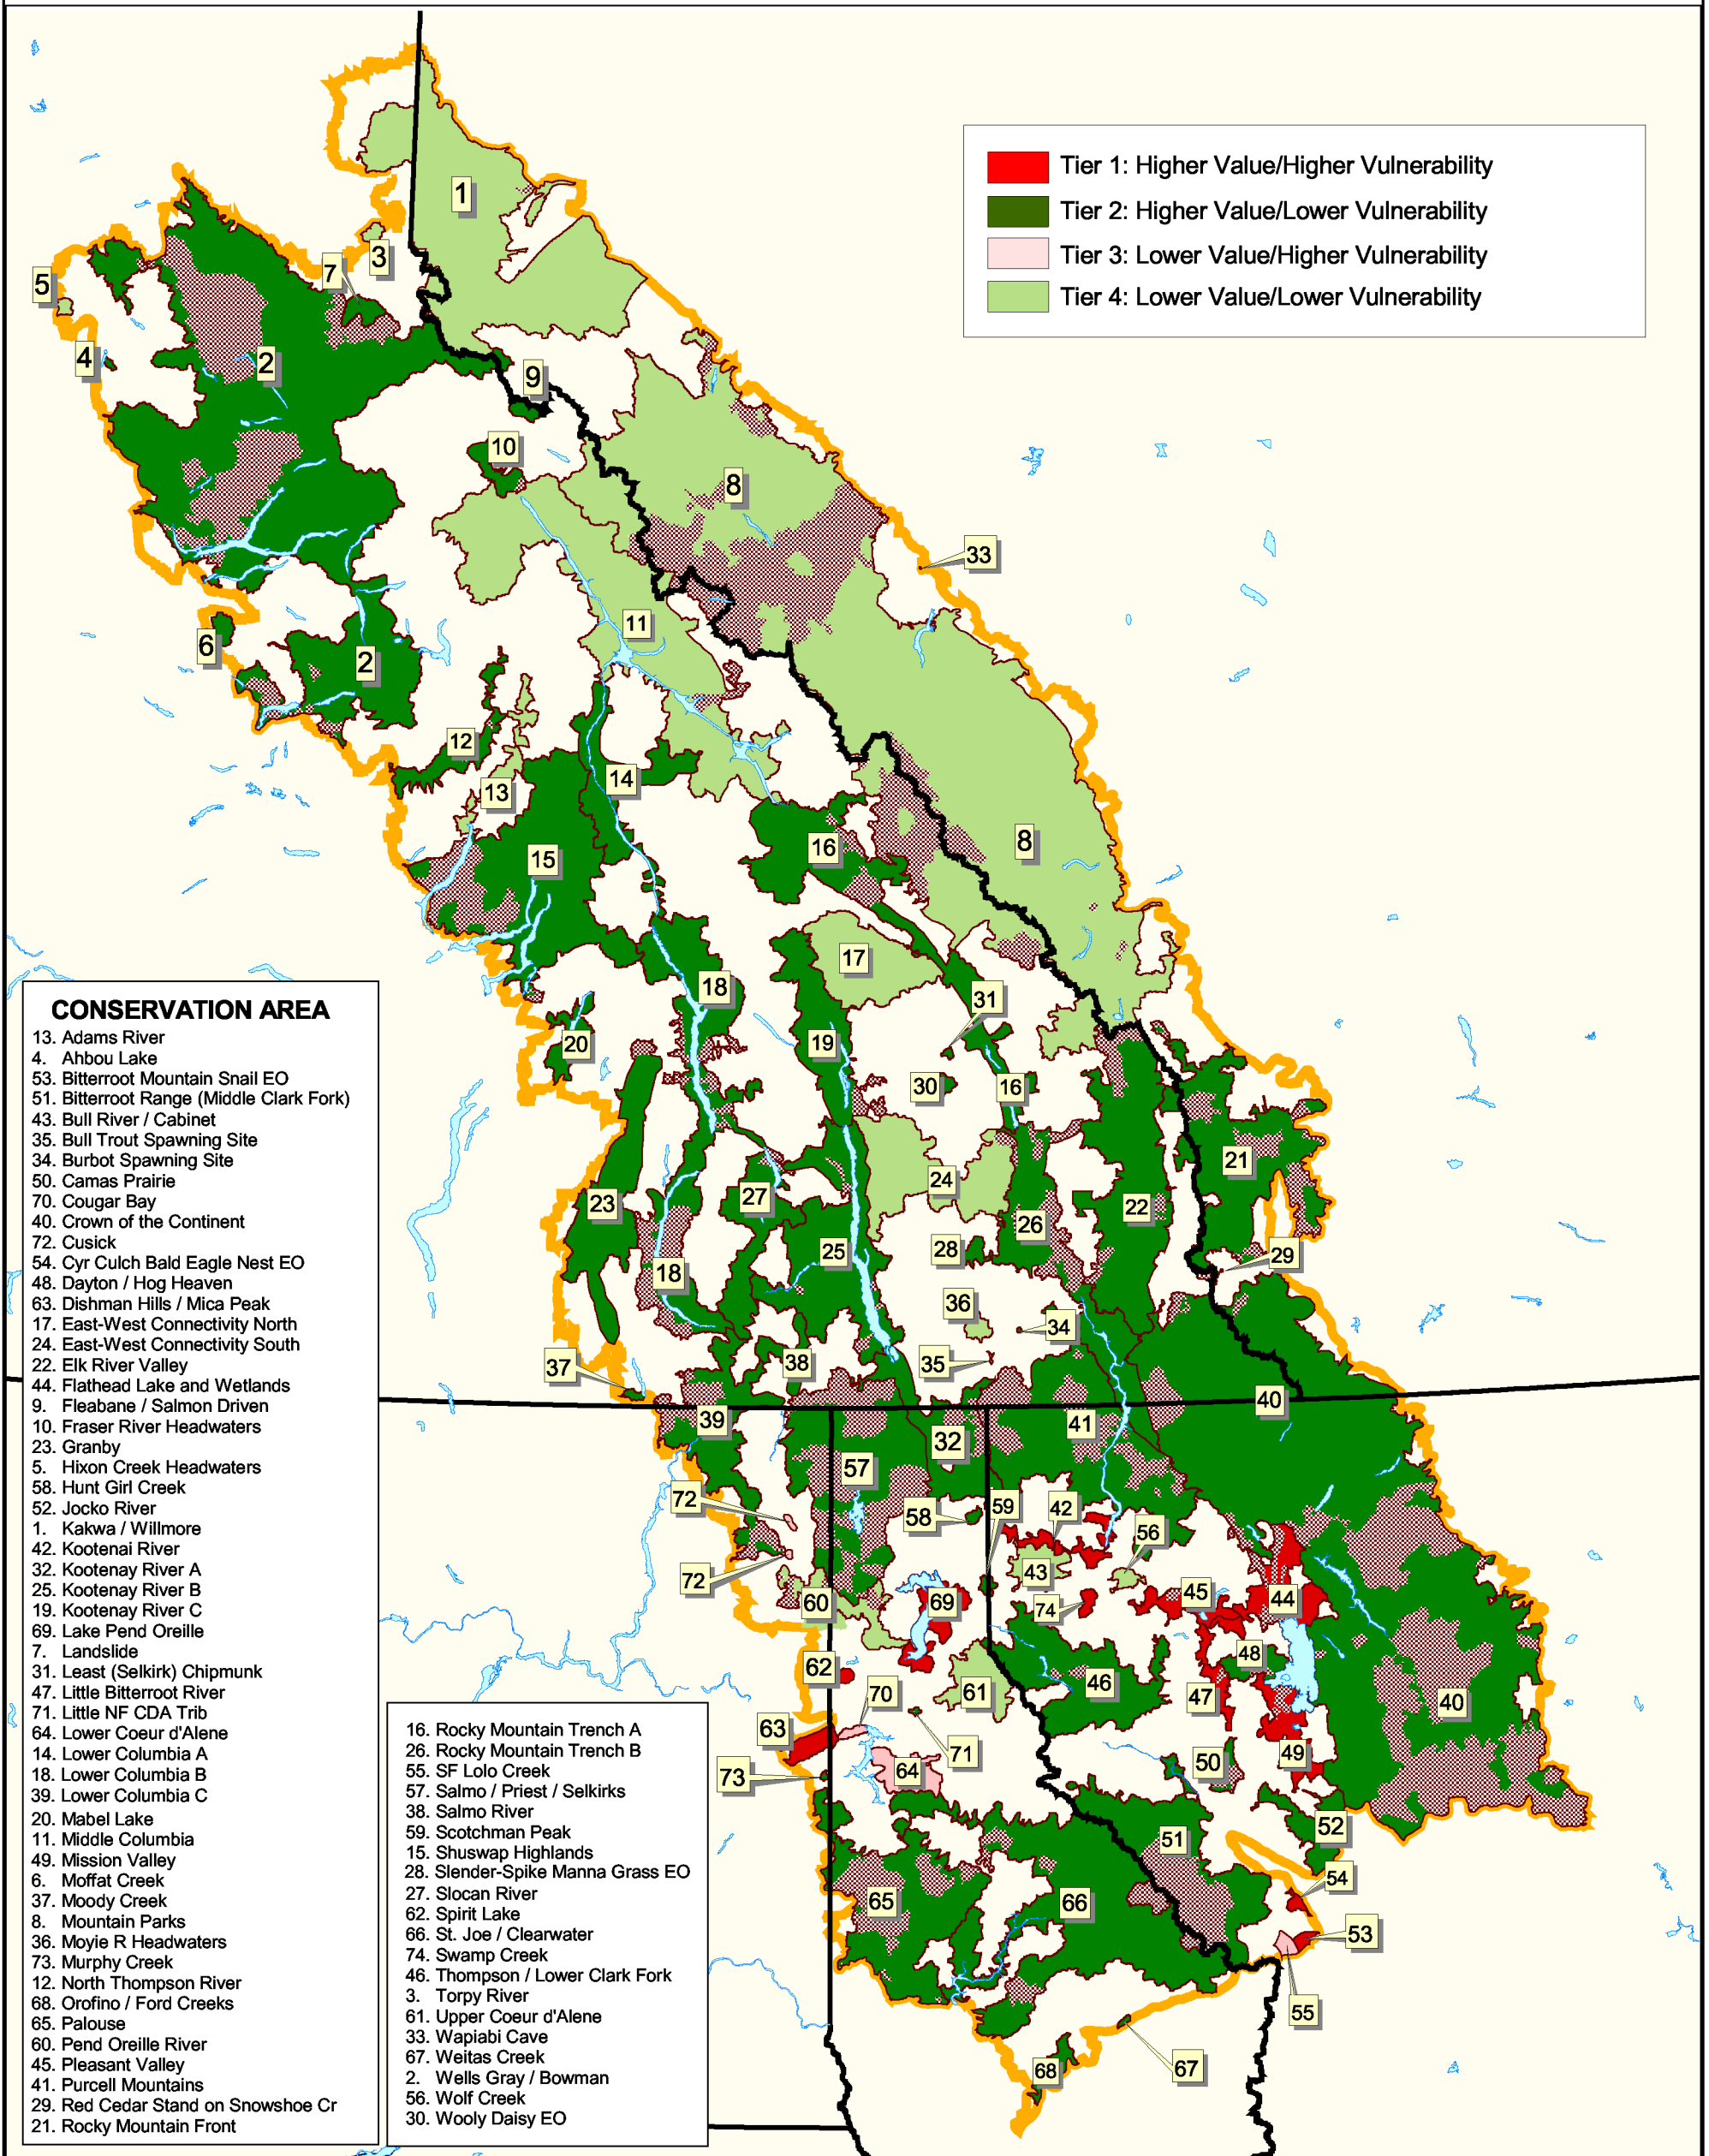

CANADIAN ROCKY MOUNTAINS ECOREGIONAL PORTFOLIO: CONSERVATION AREA TIER RANKINGS

Legend

- Landscape Linkage Area
- Ecoregion Boundary
- State and Provincial Boundary
- Lakes

SCALE 1:3,000,000